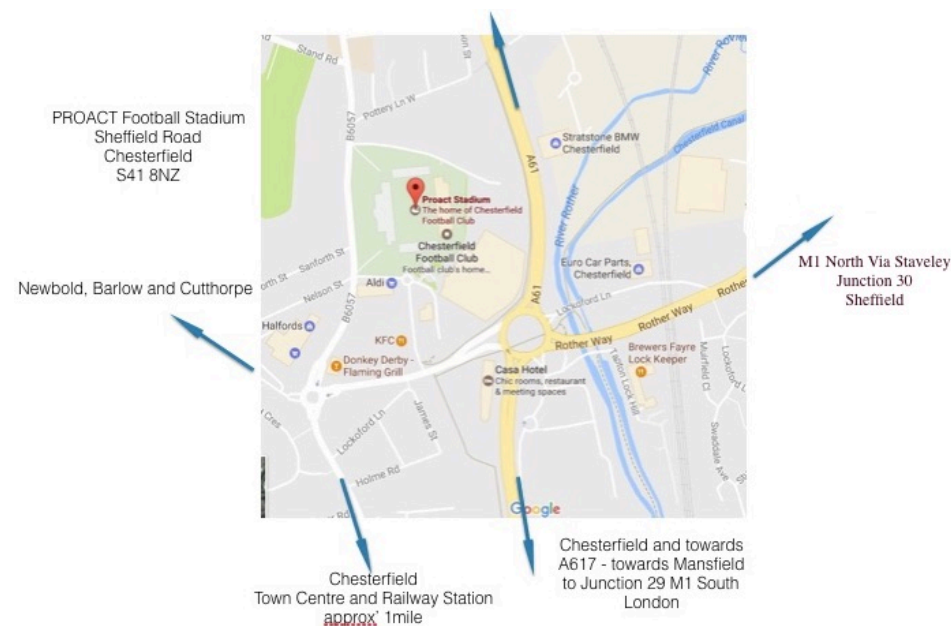

- A) the Front of your table? \_\_\_\_\_ or**  
**B) from the back of your table? \_\_\_\_\_**

Dena Fanshawe - Event co-ordinator  
 Hillcrest - 64 Birkin Lane - Temple Normanton, Chesterfield. S42 5DA  
 Payments can be made by cheque or  
 Bank Transfer Account No 31356518 Sort Code 40-17-15

**Two free passes per exhibitor**

**How to get there**

From the North

**By Car** - M1 South, leave at Jct 30 and follow signs to Chesterfield, through Staveley and Brimington, at Tesco follow signs for the Football Stadium.

27 minutes **walk** and 1.4 miles mainly by dedicated foot path path from the station.