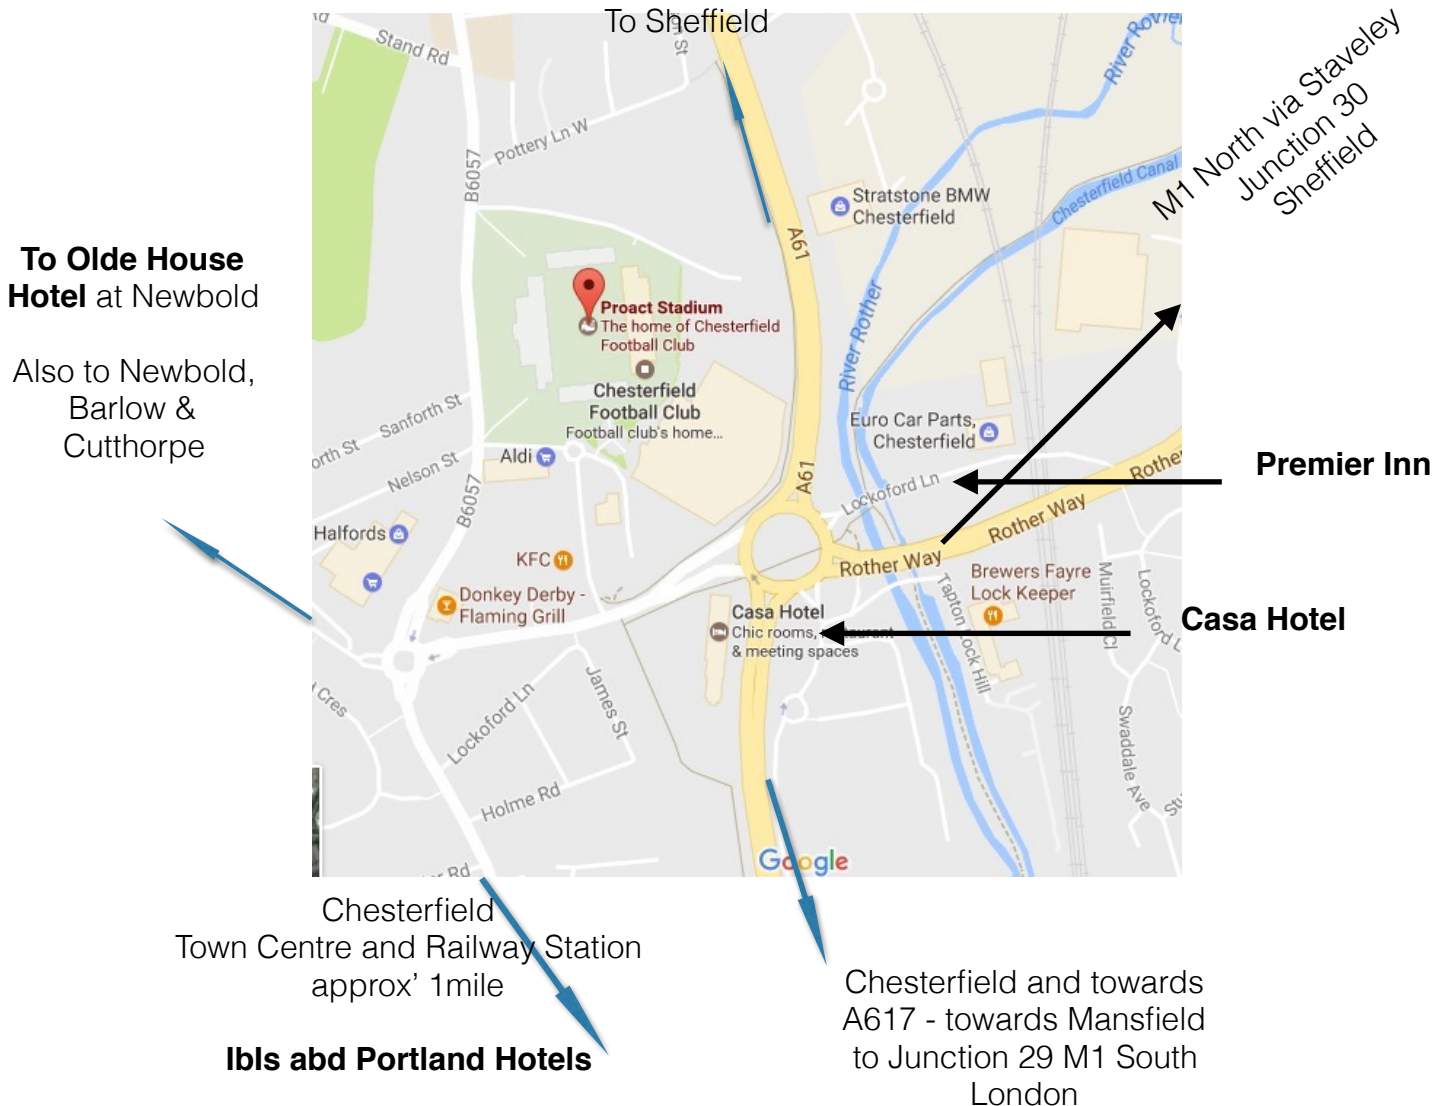

Nearby Hotels

Premier Inn: Tapton Lock Hill, Chesterfield S41 7NJ. Phone: 0871 527 8238 approx .5 mis

Casa Hotel Lockoford Ln, Chesterfield S41 7JB Phone 01246 245999 Walking Distance

Olde House 'Marton' Hotel, Chesterfield S40 4RN Phone 01246 274321 Approx' 2 mls

Ibis Hotel Lordsmill St, Chesterfield S41 7RW Phone. 01246 221333 Approx' 2 miles

Portland Hotel W Bars, Chesterfield S40 1AY Phone 01246 245410 Approx 2 Miles

Maps and Directions

PROACT Football Stadium
Sheffield Road
Chesterfield
S41 8NZ