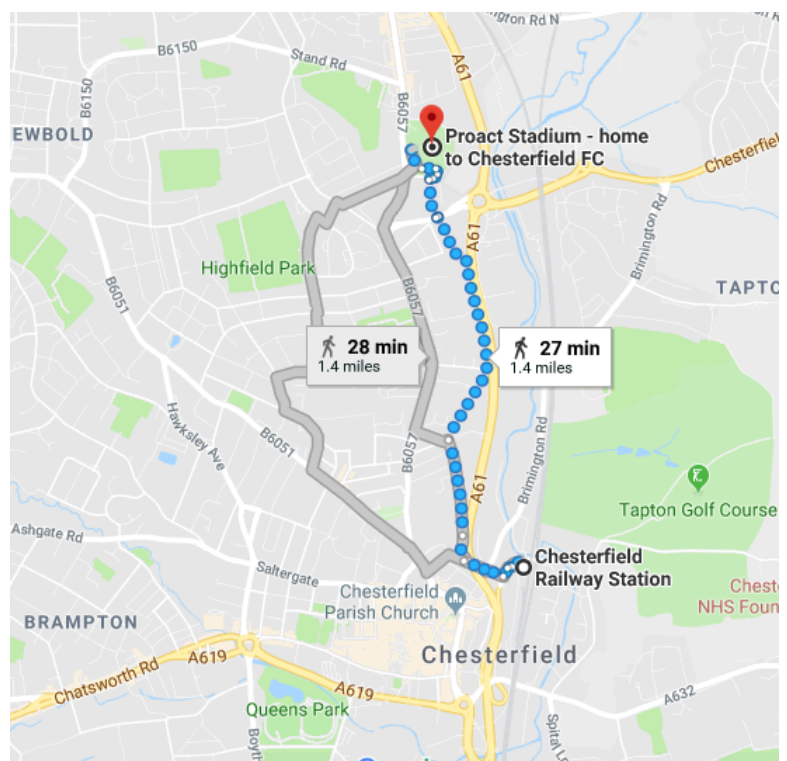

How to get there

From the North

By Car - M1 South, leave at Jct 30 and follow signs to Chesterfield, through Staveley and Brimington, at Tesco follow signs for the Football Stadium.

From the South

By Car M1 North leave at Jct 29 follow signs to Chesterfield A617 and follow the signs for Football Stadium.

By Bus from Cavendish Street and Beetwell Street

By Rail

By **taxi** from the station 10 minutes.
Approx' £3.00

27 minutes **walk** and 1.4 miles mainly by dedicated foot path path from the station.

From rail to bus

A short walk into the town and a bus from Cavendish Street, buses every few minutes

If this s a digital copy

For map and directions [CLICK HERE](#)

Help Desks

CADFHS and the other **Family History Societies** attending will be there to offer you help and advice with your research.

Displays

4 Displays of Family History, Local History, Family Trees and “Themed Displays on Punishment by Transportation”